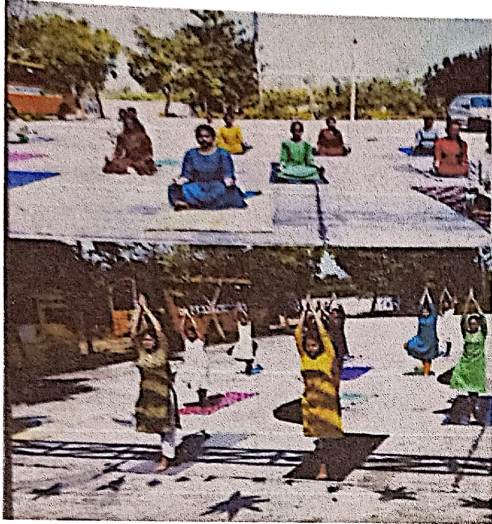

LENORA INSTITUTE OF DENTAL SCIENCES

(Recognised by GOI/ Dental Council of India & Affiliated to Dr. YSR UHS-BZA)

Accredited with NAAC "A" Grade

NH-16, Rajanagaram, Rajahmundry, East Godavari (Dt.), AP, India.

Web: www.lids.ac.in, E-Mail: lidsrajamundry@gmail.com, PH:0883-2484492.Fax: 0883 2484493

4.1.2 The Institution has adequate facilities to support physical and recreational requirements of students and staff - sports, games (indoor, outdoor), gymnasium, auditorium, yoga centre, etc.) and for cultural activities.

yoga center