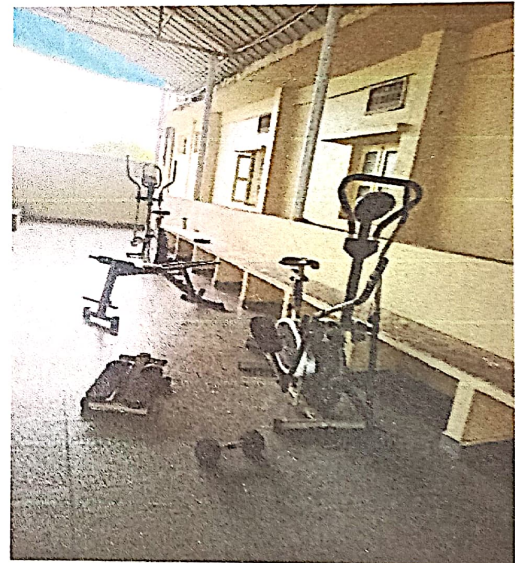

Gymnasium

PRINCIPAL
Lenora Institute of Dental Sciences
RAJANAGARAM